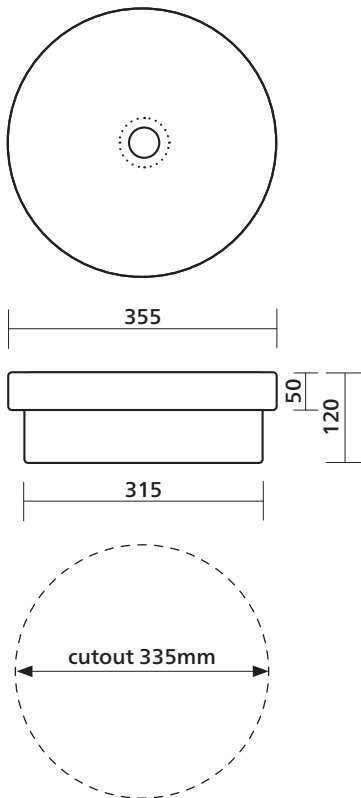

Arko 356

Collection: Elevate

Ceramic inset above counter basin, round

Order code

192626 Arko 356 inset above counter ceramic basin

Product details

TAPHOLE	No taphole.
WASTE	Suits standard 32 mm non-overflow waste (not supplied).
OVERFLOW	No overflow.
COLOUR	White Gloss.
MATERIAL	Vitreous china.
FIXING	Always use the actual basin to verify cutout. Use silicone sealant. Do not use epoxy type adhesives.

basin wastes

SEIMA

kitchen + laundry + bathroom ware

seima.com.au

Please note

- All measurements are in millimetres.
- Dimensions are nominal and subject to normal ceramic manufacturing variations of ± 5 mm.
- Wastes, taps and bottle traps shown in images are not included unless specified.
- Fixing: Use silicone sealant. Do not use epoxy type adhesives.
- Always use the actual basin to verify cutout.
- Specifications may vary without notice as part of our continuous improvement practices.
- Clean with a damp cloth. Do not use abrasive cleaners, liquids or pastes.